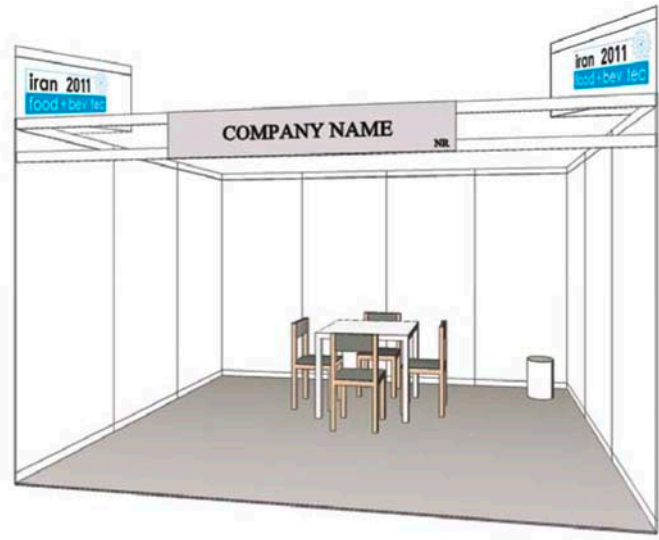

**"Modular" / international standard**

Max. stand height 3.50m	12m <sup>2</sup>	18m <sup>2</sup>	24m <sup>2</sup>	30m <sup>2</sup>
Carpet grey	√	√	√	√
Wall panels, light grey, 2,50m ht	√	√	√	√
Design element above wall, 0,50m ht	√	√	√	√
Complimentary furniture:				
Square table 70x70	1	2	2	3
Chair, plastic	4	8	8	12
Waste paper basket	1	2	2	3
100W spotlight	4	6	8	10
13A / 220V 1kW socket	1	1	1	1
Fascia (white), 180x30 lettering & booth no. (black)	√	√	√	√