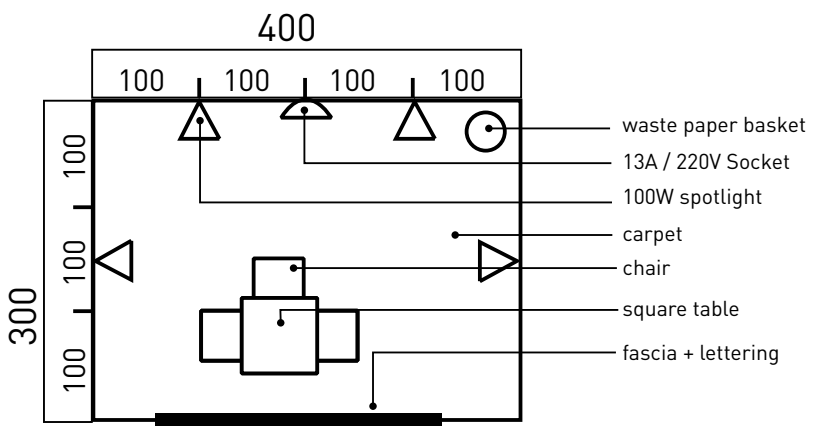

**"Modular" / international standard**

Max. stand height 3.50m	12m <sup>2</sup>	18m <sup>2</sup>	24m <sup>2</sup>	30m <sup>2</sup>
Carpet grey	√	√	√	√
Wall panels, light grey, 2,50m ht	√	√	√	√
Design element above wall, 0,50m ht	√	√	√	√
Complimentary furniture:				
Square table 70x70	1	2	2	3
Chair, plastic	4	8	8	12
Waste paper basket	1	2	2	3
100W spotlight	4	6	8	10
13A / 220V 1kW socket	1	1	1	1
Fascia (white), 180x30 lettering & booth no. (black)	√	√	√	√